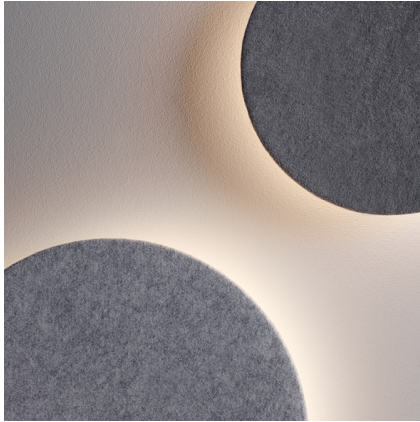

# Puck wall art

VIBIA

5471

Design By Jordi Vilardell

A versatile wall sconce that creates a visual game of warm light with spheres. Designed by Jordi Vilardell. Available in different finishes including lacquered aluminium and felt.

## Model Sheet

<b>Finish</b>	 76 Grey Felt L1
	 77 Grey Felt D1
	 28 Brown M1 NCS S 4020-Y60R
	 15 Grey L2 NCS S 2500-N
	 21 Black Grey NCS S 7000-N

**LED temperature color** 2700 K

**Dimming** 1-10V / TRIAC  
**Optional** DALI or Push or Casambi / DALI or Push c  
Min. quantity, upcharge and extra lead time apply [EN]

**Installation type** Surface Canopy

**Materials** Shade: ABS  
Wall support: Aluminum  
Diffuser: Polycarbonate

**Light source** 1 x LED STRIP 12,6W 700mA  
E

**LED** CRI>90 1435,94 lm 94,22  
2700 K

**Driver** CC - Constant Current 700  
110-240 V 50/60 HZ